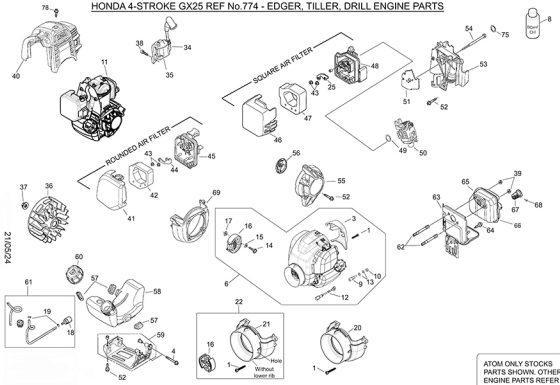

# HONDA 4-STROKE GX25 REF No.774 - EDGER, TILLER, DRILL ENGINE PARTS

ATOM ONLY STOCKS  
PARTS SHOWN. OTHER  
ENGINE PARTS REFER  
TO HONDA DEALER

**ATOM PRODUCT: HONDA ENGINE GX25****REF NO: 774**

Key	Part No	Substitute Part No	NLA	Description	Order Part	Key	Part No	Substitute Part No	NLA	Description	Order Part
1	40650			SCREW M5Xx36		43	64259			GX25/35 NUT SELFLOCK	
3	43966RN			GX25 AIR DEFECTOR		44	64260			GX25 RND PLATE	
4	46130			BOLT 5x30		45	64261			GX25 RND FILTER	
8	48101			OIL 80ML		46	64262			SQ AIR FILTER COVER	
9	62968			PRO CARBY CONN M6x1		47	64263			SQ FILTER ELEMENT	
10	63169			NUT M6x1		48	64264			SQ AIR FILTER BASE	
11	65139-EU5			ENG GX25 SATS w/o COVERS		49	64265			GX25/35 CARB O-RING 14.8x2.4	
12	63355			GROUND WIRE		50	64266			CARBURETTOR	
13	63457			WASHER 6.4x12.5x1.5		51	64267			STD GASKET CARBY	
14	63553			CLUTCH BOLT M6		52	64268			GX25/35 BOLT SOCKET M5x16	
15	63554			CLUTCH WASHER WAVY		53	64269			STD SHROUD MANIFOLD	
16	63555A			CLUTCH ASSY GX25		54	64270			GX25/35 HEX BOLT M5x53	
17	63556			CLUTCH WASHER FLAT		55	64272			RECOIL STARTER ASSY	
18	63614			FUEL FILTER		56	64273			GX25/35 PAWL CATCHER	
19	63615			CLIP, HOSE, STEEL		57	64274			GX25/35 TANK MOUNT RUBBER	
20	63806RN			GX25 MOUNT/FAN COVER		58	64275			FUEL TANK	
21	63806RNM			GX25 MOUNT/FAN COVER #550		59	64277			TANK GUARD	
22	63974KM			MOD MOUNT/COWL KIT #550		61	64290			GX25/GX35 FUEL TANK GROMMET	
25	64205			PLATE SQ FILTER		62	64280			MUFFLER STUDS 2.5x4.2	
34	64249			STD COIL 50MM		63	64281			STD METAL MUFFLER PLATE	
35	64250			GX25 MK2 BL COIL 150mm		64	64282			GX25/35 BOLT SOCKET M5x10	
36	64251			FLYWHEEL		65	64283			MUFFLER W/O NOZZLE	
37	64252			NUT FLANGE 7MM		66	64273			GX25 STARTER PAWL CATCHER	
38	64254			GX25/35 BOLT M4 x 14		67	64285			CUP EXH SPARL ARRESTOR	
40	64256			GX25 HONDA COVER		68	64287			EXH NOZZLE SCREW	
41	64257			GX25 RND FILTER COVER		69	64288	63806RN		MOUNT/FAN COVER	
42	64258			GX25 RND AIR FILTER		78	64949			GX25 M5x15 SCREW COVER	